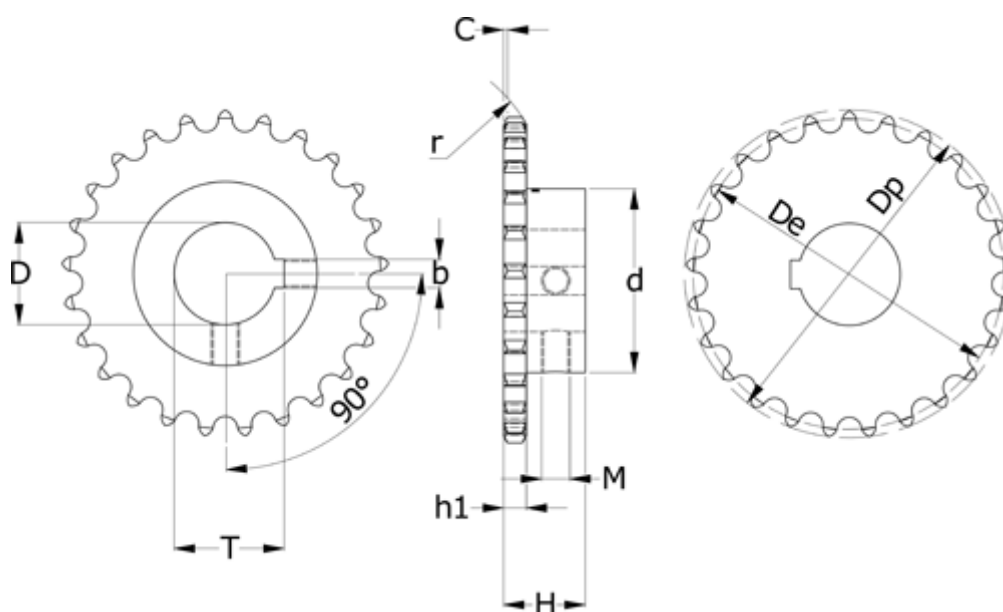

Article number: 616011003019012

Description: Sprocket 06 B-1 Z=19 simplex  
bore 12H7 with keyway

## Measures

b = 4	M = M3
C = 1	Number of teeth = 19
d = 45	Pitch = 9.525
D = 12	r = 10
De = 57.87	t = 13.8
Dp = 61.3	
H = 28	
h1 = 5.3	